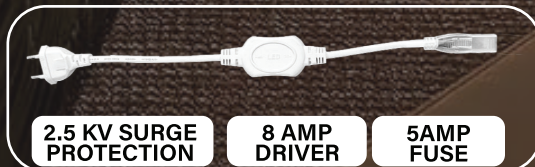

RAINBOW ROPELIGHT

(2835-120 LAMPS/MTR)
7 WATT / MTR
600 LUMENS PER MTR

COLOR

CORD

2.5 KV CORD