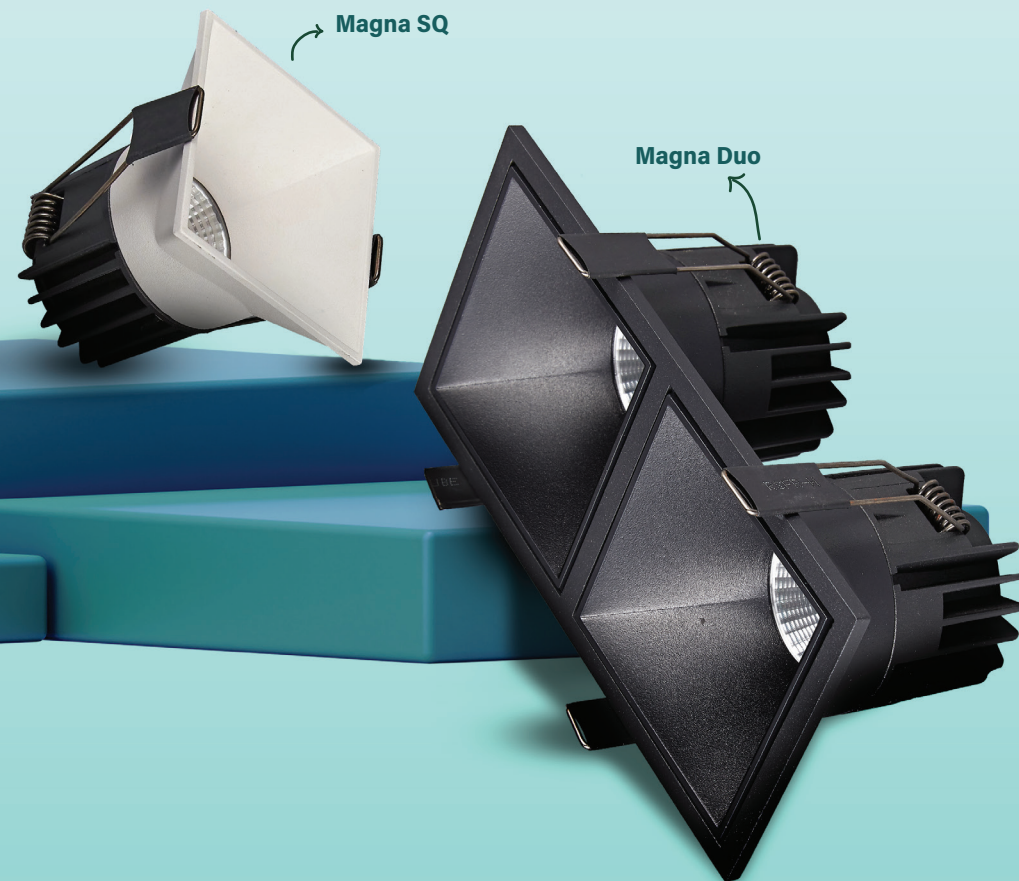

2.5KV
SURGE
PROTECTION

POWERED BY:
bridgelux
LED

ISOLATED
DRIVER

MAGNA SQ

12W

OUTER 80X75(H)
CUTOUT Ø 75MM
BEAM ANGLE 36°
LUMENS ≥1200

COLOR

3K 4K 6K

26 TO 28
LUMENS
PER LED

FLICKER
FREE

2.5KV
SURGE
PROTECTION

POWERED BY:
bridgelux
LED

ISOLATED
DRIVER

BLISS MOVABLE

3W

OUTER 63X53(H)