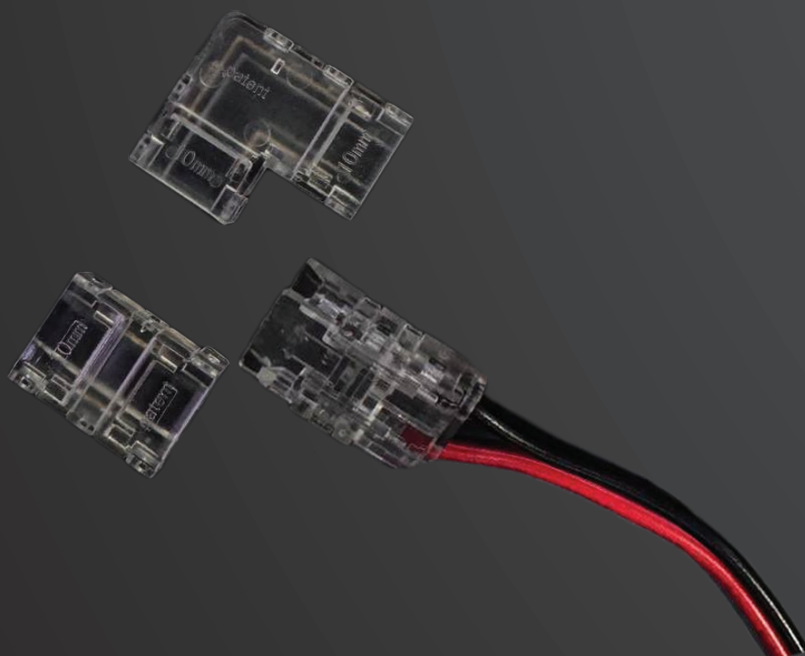

2 AMP
60 WATT

5 AMP
60 WATT

10 AMP
120 WATT

12.5 AMP
150 WATT

16.67 AMP
200 WATT

25 AMP
300 WATT

33.3 AMP
400 WATT

STRIP LIGHT JOINTER

STRIP JOINTER

STRIP JOINTER WITH WIRE

STRIP L JOINTER

5MM

8MM

10MM

24V GOLD STRIP LIGHT

10mm