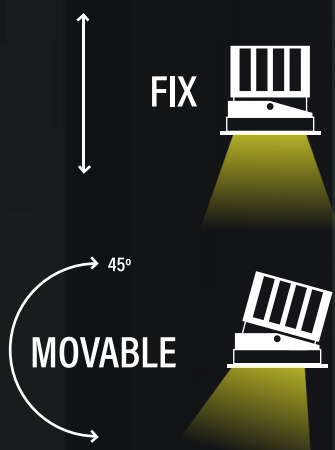

SMART COB

6W

OUTER 65X60(H)
CUTOUT Ø 55MM
BEAM ANGLE 25°
LUMENS ≥ 600

COLOR

3K 4K 5K 6K

12W

OUTER 85X83(H)
CUTOUT Ø 75MM
BEAM ANGLE 25°
LUMENS ≥ 1800

COLOR

3K 4K 5K 6K

BODY COLOR

BLK+BLK PKW+BLK

ISOLATED DRIVER