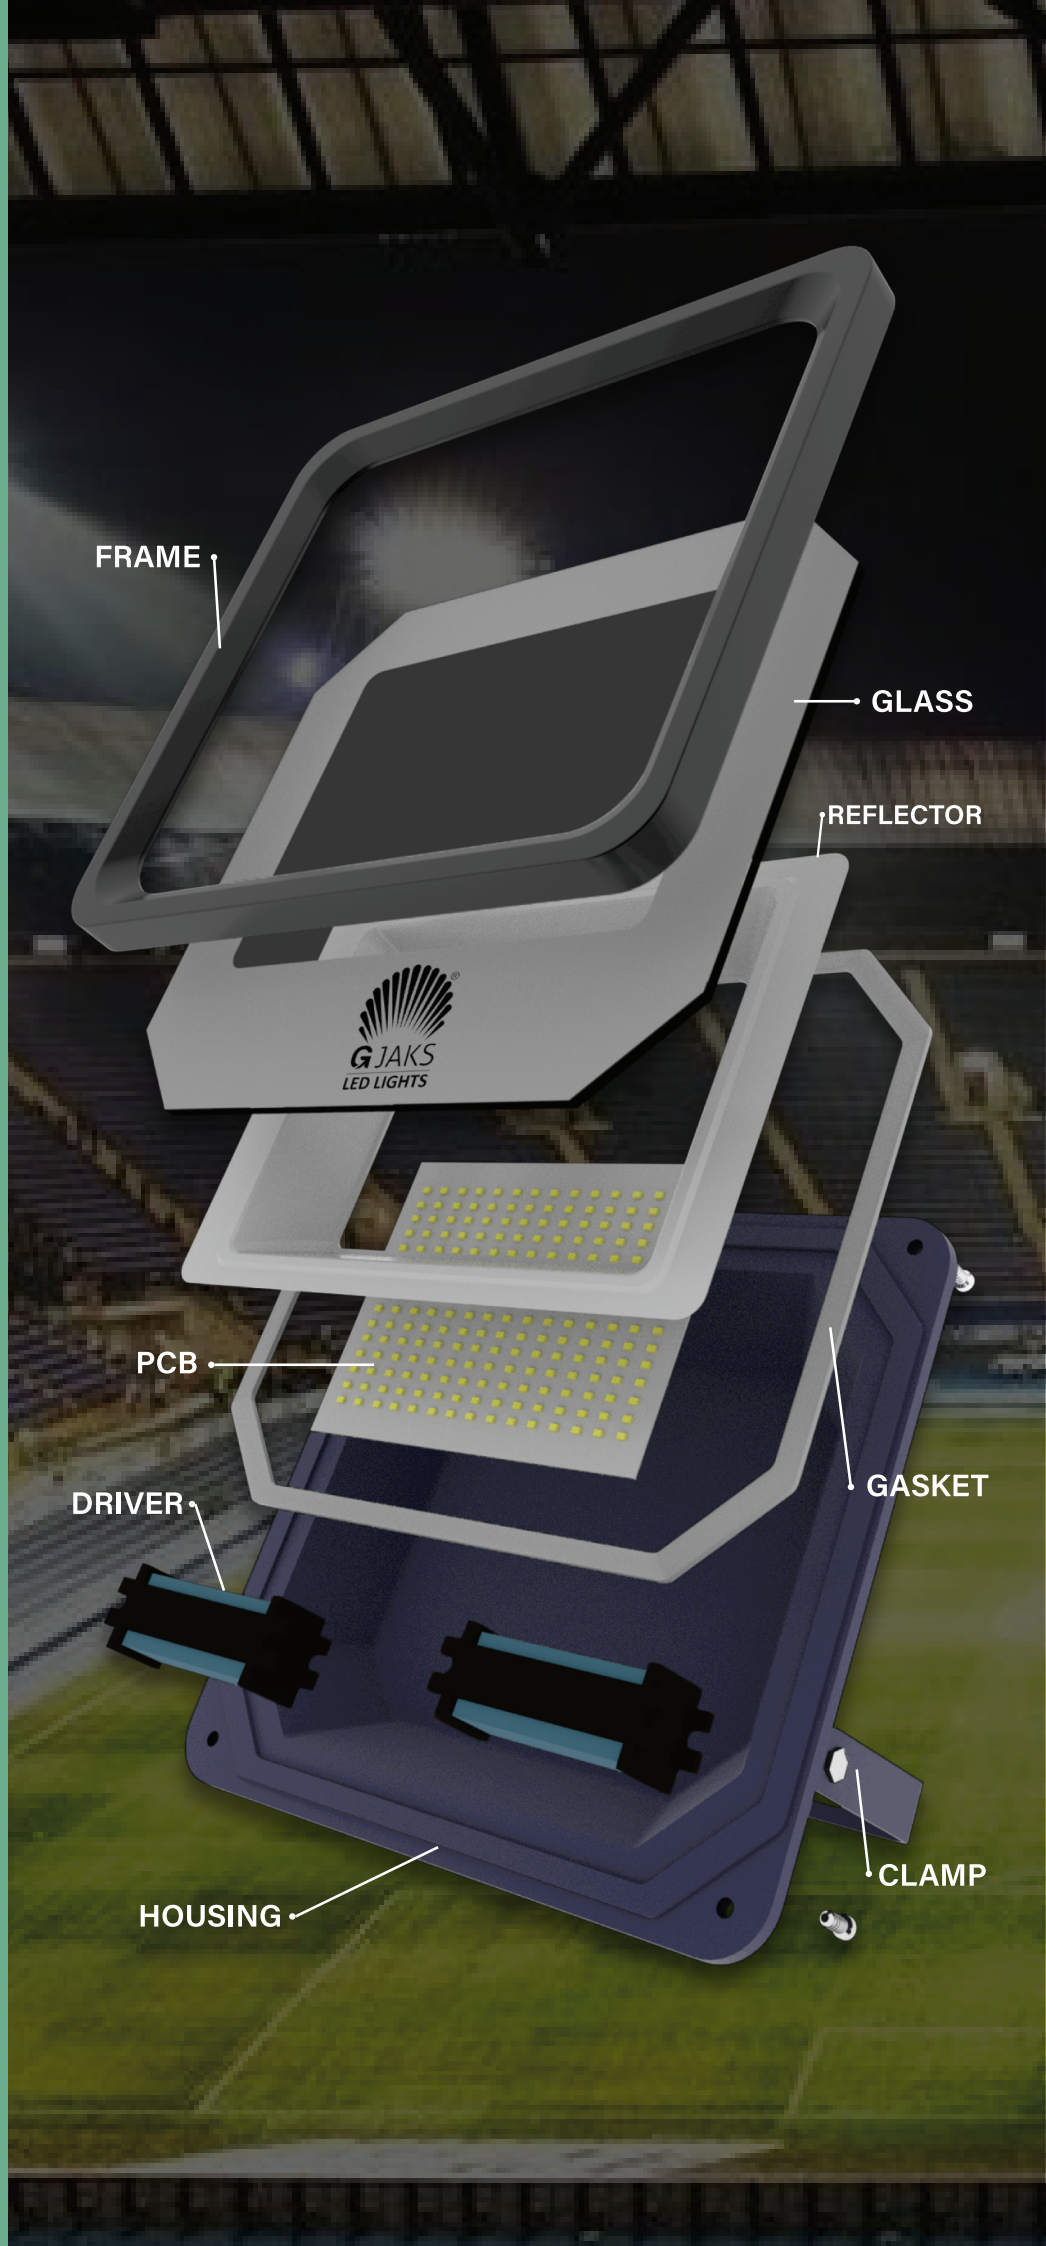

LUMEX FLOOD

30W

LUMENS ≥ 3000

COLOR

6K 3K

50W

LUMENS ≥ 5000

COLOR

6K 3K

100W

LUMENS ≥ 10000

COLOR

6K 3K

150W

LUMENS ≥ 15000

COLOR

6K 3K

200W

LUMENS ≥ 20000

COLOR

6K 3K

**PIECE TO PIECE
REPLACEMENT**

**6 KV
SURGE
PROTECTION**

**130 TO 140
LUMENS
PER LED**

**IP65
WATERPROOF**