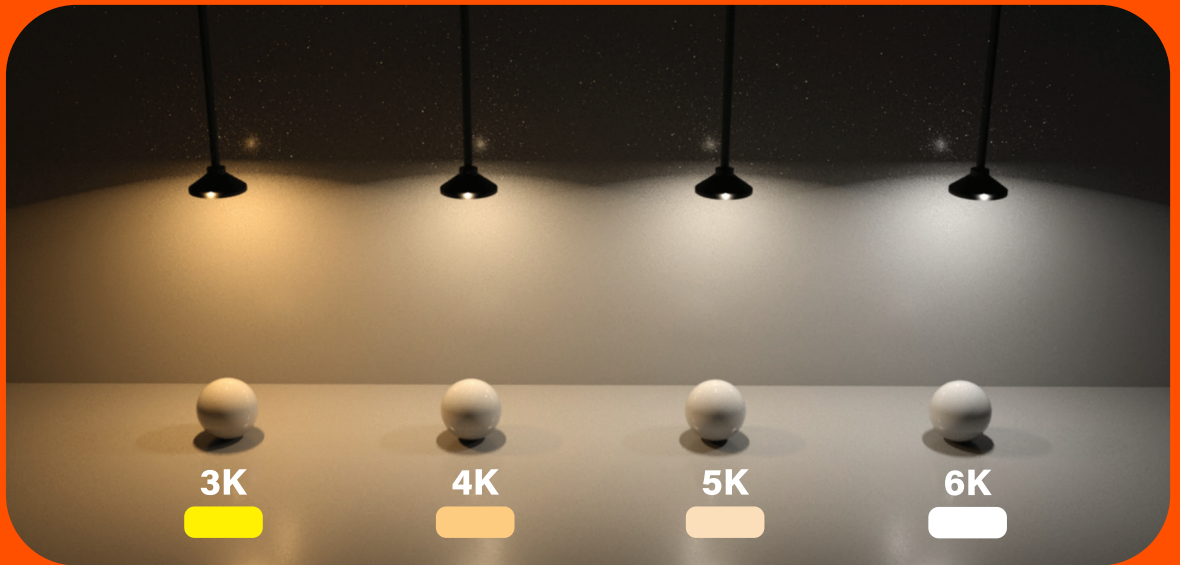

3 IN 1 LIGHT

CHANGE COLOR OF LIGHT AS PER YOUR MOOD TO SUIT THE RIGHT AMBIENCE, WITH JUST ON AND OFF OF A SWITCH

3 IN 1 TOGGLE SWITCH

NOW FEATURING A BUILT-IN TOGGLE SWITCH ON THE DRIVER, ALLOWING YOU TO EFFORTLESSLY SELECT YOUR PREFERRED COLOR TEMPERATURE - CHOOSE BETWEEN WARM 3K, NEUTRAL 4K, OR COOL 5K BEFORE INSTALLATION. ILLUMINATE YOUR SPACE EXACTLY THE WAY YOU DESIRE.