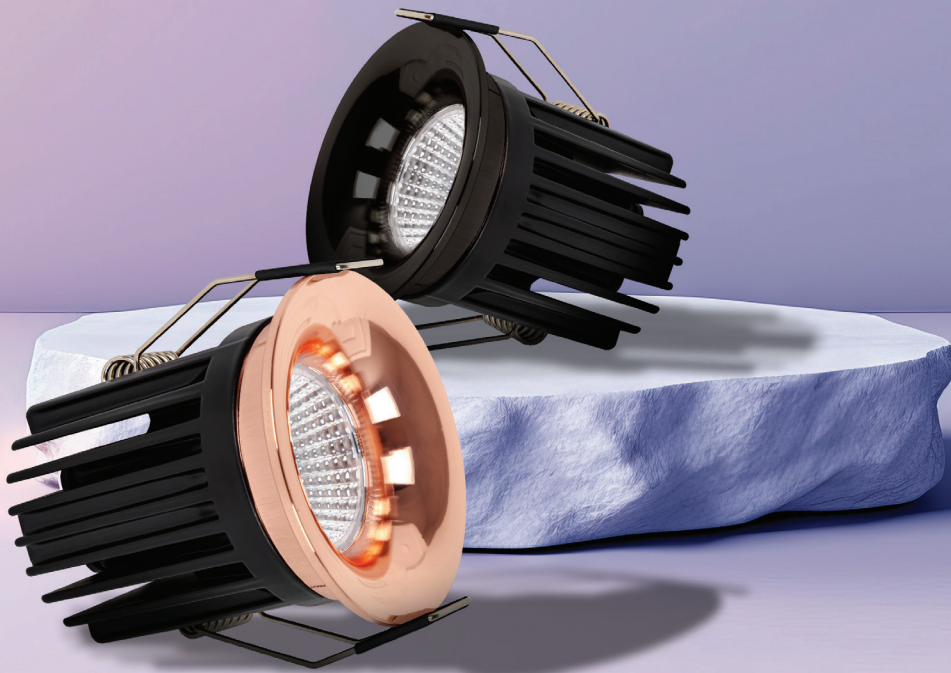

CURVE COB

7W

OUTER 45X50(H)

CUTOUT Ø 38

BEAM ANGLE 36°

COLOR

3IN1 TOGGLE SWITCH

12W

OUTER 60X67(H)

CUTOUT Ø 52

BEAM ANGLE 40°

COLOR

3IN1 TOGGLE SWITCH

18W

OUTER 72X75(H)

CUTOUT Ø 65

BEAM ANGLE 60°

COLOR

3IN1 TOGGLE SWITCH

BODY COLOR

SHINING BLACK

ROSEGOLD