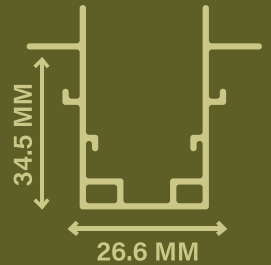

CONCEAL TRACK

1 MTR

2 MTR

3 MTR