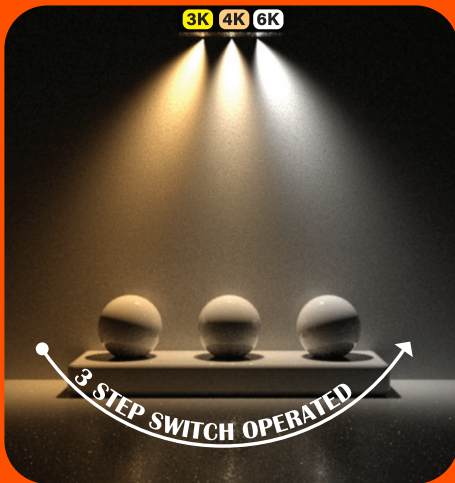

3 IN 1 LIGHT

CHANGE COLOR OF LIGHT AS PER YOUR MOOD TO SUIT THE RIGHT AMBIENCE, WITH JUST ON AND OFF OF A SWITCH

3 IN 1 TOGGLE SWITCH

NOW FEATURING A BUILT-IN TOGGLE SWITCH ON THE DRIVER, ALLOWING YOU TO EFFORTLESSLY SELECT YOUR PREFERRED COLOR TEMPERATURE - CHOOSE BETWEEN WARM 3K, NEUTRAL 4K, OR COOL 5K BEFORE INSTALLATION. ILLUMINATE YOUR SPACE EXACTLY THE WAY YOU DESIRE.