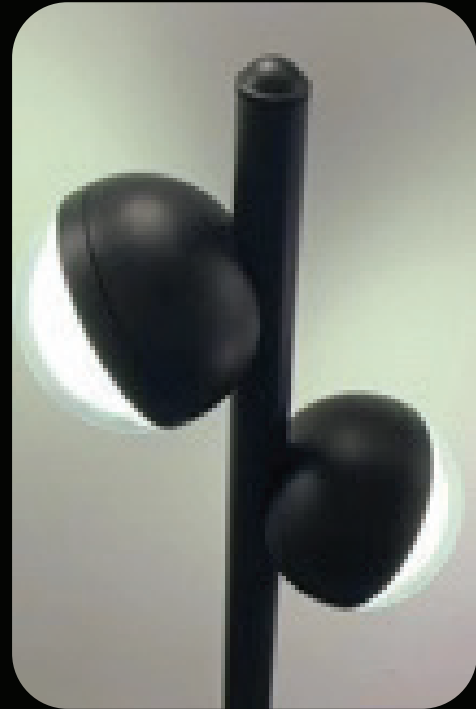

MODEL NAME WATT COLOR
GOL-19 10W 3K

MODEL NAME WATT COLOR
GOL-20 7W 3K

MODEL NAME WATT COLOR
GOL-21 12W 3K

MODEL NAME WATT COLOR
GOL-22 12W 3K

MODEL NAME WATT COLOR
GOL-23 12W 3K

MODEL NAME WATT COLOR
GOL-24 12W 3K

MODEL NAME WATT COLOR
GOL-25 2X5W 3K

BOLLARD LIGHT

MODEL NAME WATT COLOR
GBL-01 **10W** **3K**

MODEL NAME WATT COLOR
GBL-02 **18W** **3K**

MODEL NAME WATT COLOR
GBL-10 **10W** **3K**

MODEL NAME WATT COLOR
GBL-04 **12W** **3K**