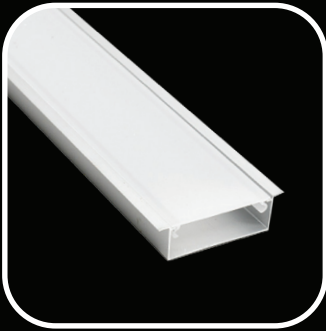

PROFILE TRUNK

35X12MM CONCEAL