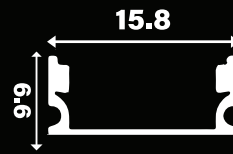

**IP65
WATERPROOF**

**130 TO 140
LUMENS
PER LED**

**PIECE TO PIECE
REPLACEMENT**

PROFILE TRUNK

10MM CONCEAL

10MM SURFACE

17MM CONCEAL

17MM SURFACE