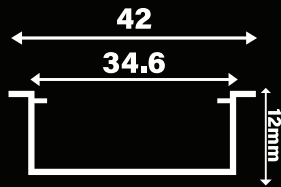

25MM CONCEAL

25MM SURFACE

PROFILE TRUNK

35X12MM CONCEAL

35X12MM SURFACE

35X35MM CONCEAL

35X35MM SURFACE

**16X16 CORNER
MIDDEL**