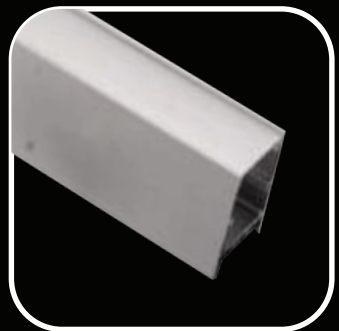

25MM CONCEAL

25MM SURFACE

PROFILE TRUNK

35X12MM CONCEAL

35X12MM SURFACE

35X35MM CONCEAL

35X35MM SURFACE

**16X16 CORNER
MIDDEL**