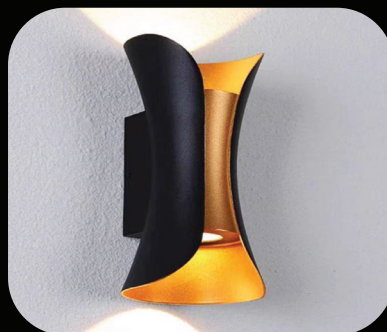

MODEL NAME WATT COLOR
GOL-19 10W 3K

MODEL NAME WATT COLOR
GOL-20 7W 3K

MODEL NAME WATT COLOR
GOL-21 12W 3K

MODEL NAME WATT COLOR
GOL-22 12W 3K

MODEL NAME WATT COLOR
GOL-23 12W 3K

MODEL NAME WATT COLOR
GOL-24 12W 3K