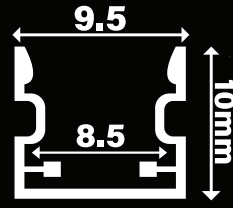

10MM SURFACE