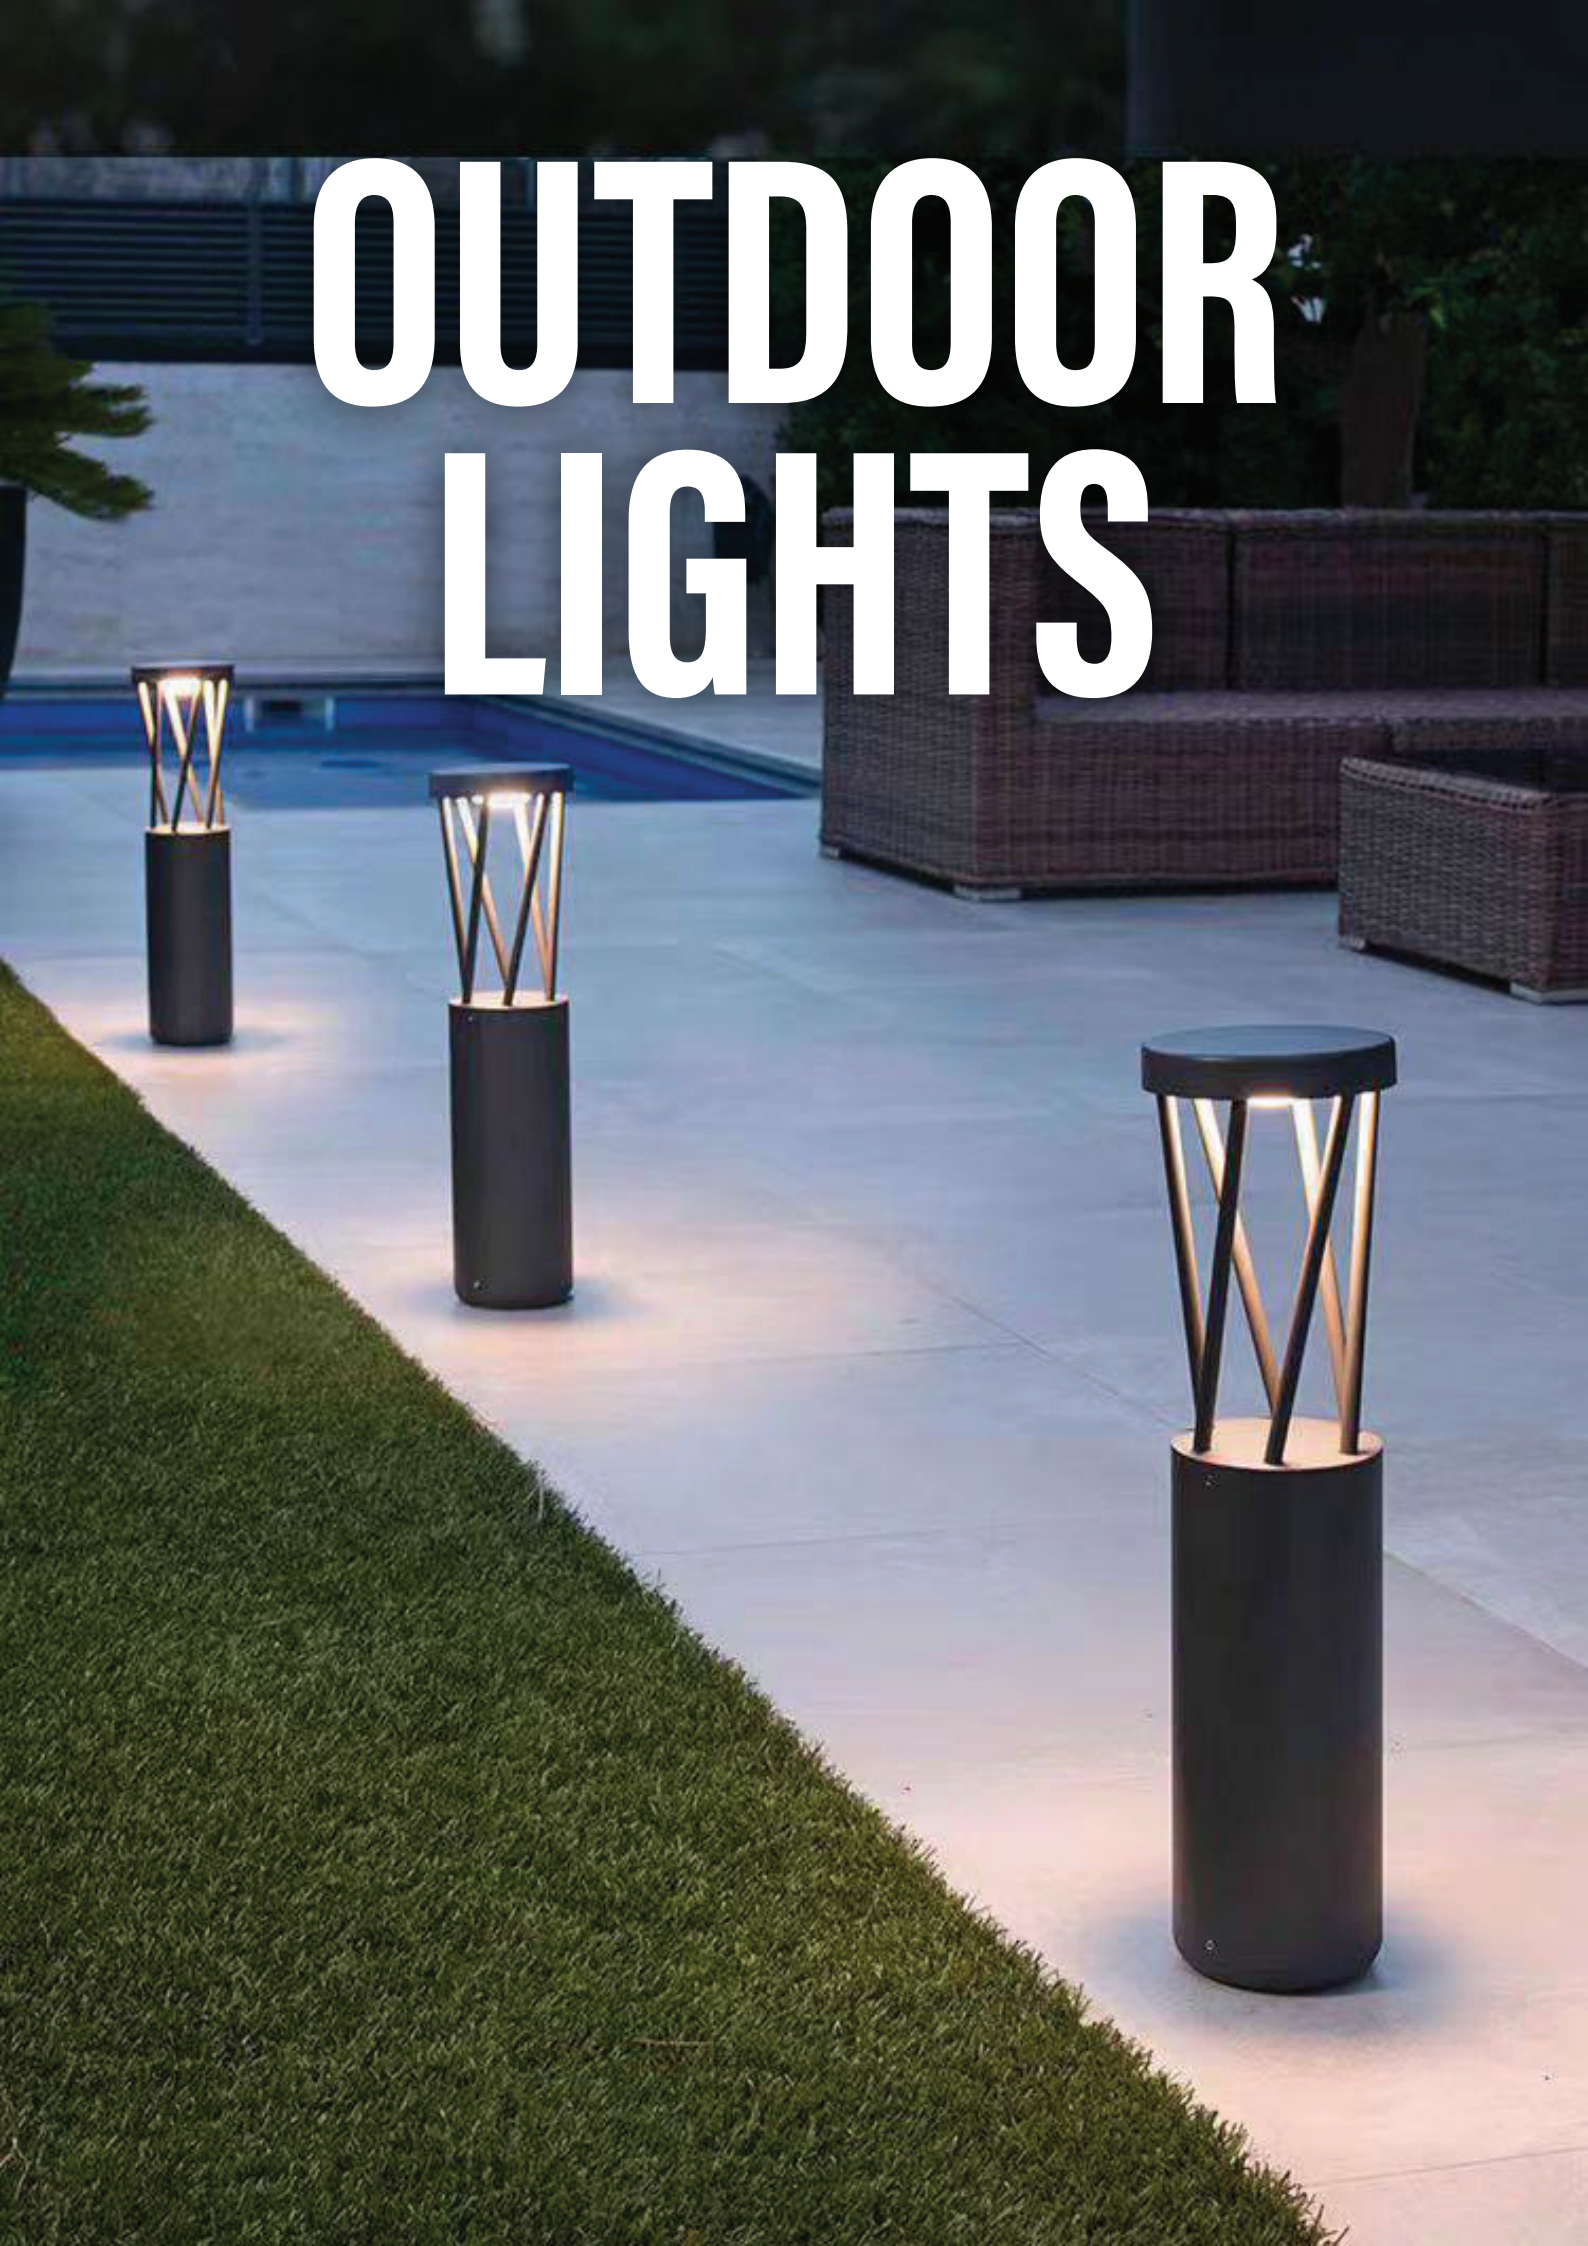

16X16 MM SILICON

OUTDOOR LIGHTS

UP COMING NEW PRODUCT

MODEL NAME **GOL-01** WATT **12W** COLOR **3K**

MODEL NAME **GOL-02** WATT **12W** COLOR **3K**

MODEL NAME **GOL-03** WATT **18W** COLOR **3K**

MODEL NAME **GOL-04** WATT **12W** COLOR **3K**