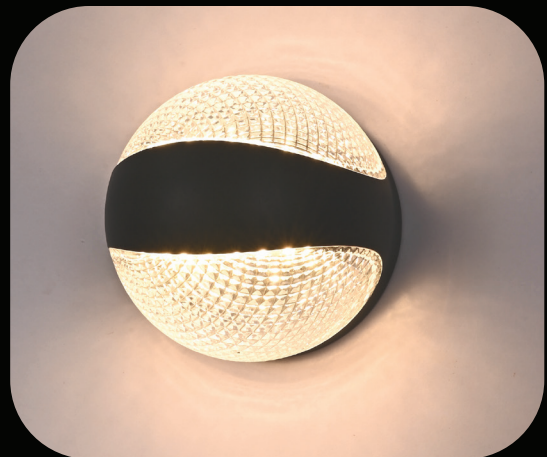

MODEL NAME **GOL-04** WATT **12W** COLOR **3K**