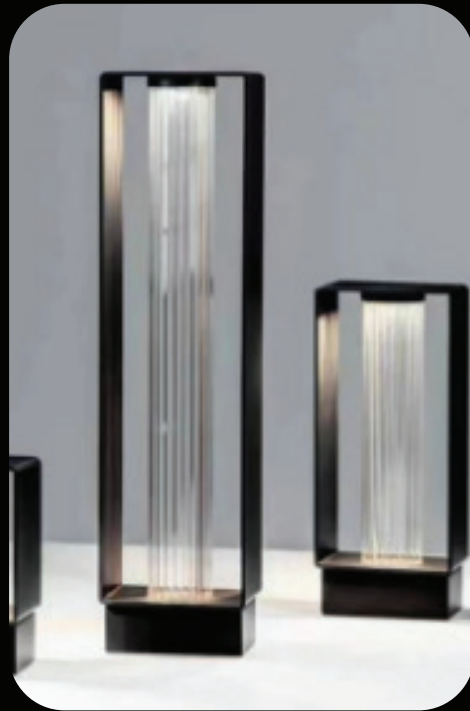

MODEL NAME WATT COLOR
GOL-25 2X5W 3K

BOLLARD LIGHT

MODEL NAME WATT COLOR
GBL-01 **10W** **3K**

MODEL NAME WATT COLOR
GBL-02 **18W** **3K**

MODEL NAME WATT COLOR
GBL-10 **10W** **3K**

MODEL NAME WATT COLOR
GBL-04 **12W** **3K**

UP COMING NEW PRODUCT

BOLLARD LIGHT

MODEL NAME WATT COLOR
GBL-05 12W 3K

MODEL NAME WATT COLOR
GBL-06 10W 3K

MODEL NAME WATT COLOR
GBL-07 10W 3K

MODEL NAME WATT COLOR
GBL-08 10W 3K

UP COMING NEW PRODUCT

SPIKE LIGHT

MODEL NAME **GSL-01**
WATT **5W**
10W
COLOR **3K** GREEN

MODEL NAME **GSL-02**
WATT **10W**
COLOR **3K** GREEN

BURIAL LIGHT

WATT **1X2W / 3X1W**
COLOR **3K**

UP COMING NEW PRODUCT

**WE HELP YOU
SEE THE WORLD**