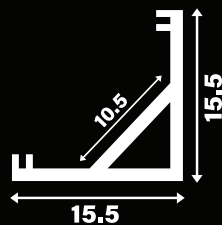

25MM CONCEAL

25MM SURFACE

PROFILE TRUNK

35X12MM CONCEAL

35X12MM SURFACE

35X35MM CONCEAL

35X35MM SURFACE

**16X16 CORNER
MIDDEL**