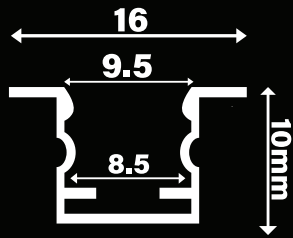

PROFILE TRUNK

10MM CONCEAL