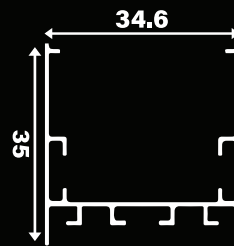

25MM CONCEAL

25MM SURFACE

PROFILE TRUNK

35X12MM CONCEAL

35X12MM SURFACE

35X35MM CONCEAL

35X35MM SURFACE

**16X16 CORNER
MIDDEL**