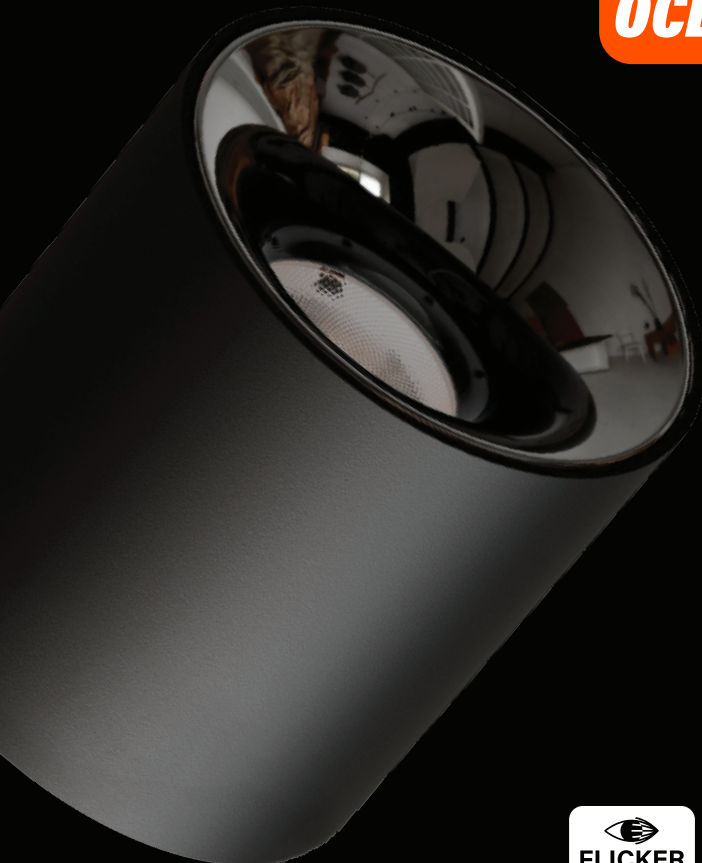

18W

OUTER 85X95(H)
BEAM ANGLE 36°
LUMENS ≥ 1800

COLOR
3K 4K