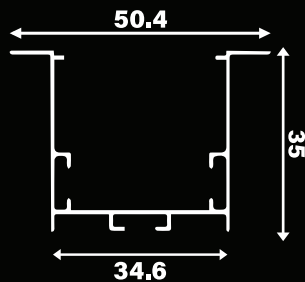

25MM CONCEAL

25MM SURFACE

PROFILE TRUNK

35X12MM CONCEAL

35X12MM SURFACE

35X35MM CONCEAL

35X35MM SURFACE

**16X16 CORNER
MIDDEL**