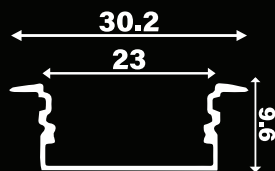

**IP65
WATERPROOF**

**130 TO 140
LUMENS
PER LED**

**PIECE TO PIECE
REPLACEMENT**

PROFILE TRUNK

10MM CONCEAL

10MM SURFACE

17MM CONCEAL

17MM SURFACE