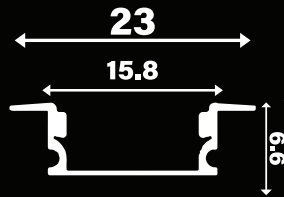

**IP65
WATERPROOF**

**130 TO 140
LUMENS
PER LED**

**PIECE TO PIECE
REPLACEMENT**

PROFILE TRUNK

10MM CONCEAL

10MM SURFACE

17MM CONCEAL

17MM SURFACE

25MM CONCEAL

25MM SURFACE

PROFILE TRUNK

35X12MM CONCEAL

35X12MM SURFACE

35X35MM CONCEAL

35X35MM SURFACE

**16X16 CORNER
MIDDEL**