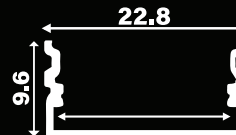

25MM SURFACE