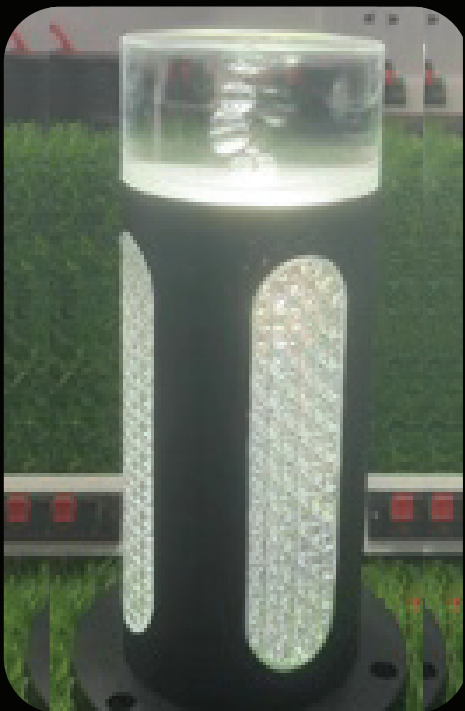

MODEL NAME WATT COLOR
GOL-25 2X5W 3K

BOLLARD LIGHT

MODEL NAME WATT COLOR
GBL-01 **10W** **3K**

MODEL NAME WATT COLOR
GBL-02 **18W** **3K**

MODEL NAME WATT COLOR
GBL-10 **10W** **3K**

MODEL NAME WATT COLOR
GBL-04 **12W** **3K**