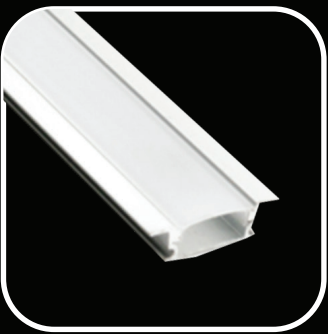

**IP65
WATERPROOF**

**130 TO 140
LUMENS
PER LED**

**PIECE TO PIECE
REPLACEMENT**

PROFILE TRUNK

10MM CONCEAL

10MM SURFACE

17MM CONCEAL

17MM SURFACE