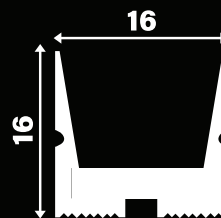

25MM CONCEAL

25MM SURFACE

PROFILE TRUNK

35X12MM CONCEAL

35X12MM SURFACE

35X35MM CONCEAL

35X35MM SURFACE

**16X16 CORNER
MIDDEL**