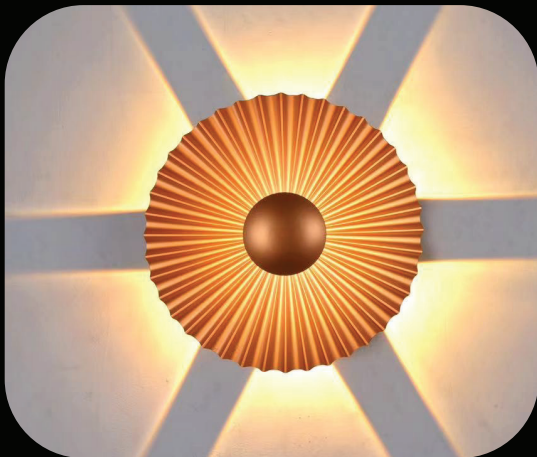

MODEL NAME **GOL-05** WATT **5W** COLOR **3K**

MODEL NAME **GOL-06** WATT **12W** COLOR **3K**

UP COMING NEW PRODUCT

MODEL NAME WATT COLOR
GOL-07 12W 3K

MODEL NAME WATT COLOR
GOL-08 11W 3K

MODEL NAME WATT COLOR
GOL-09 11W 3K