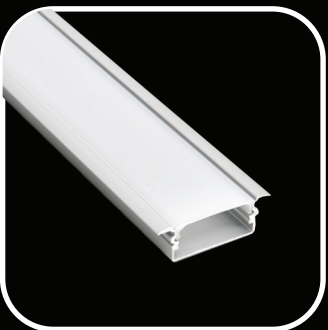

**IP65
WATERPROOF**

**130 TO 140
LUMENS
PER LED**

**PIECE TO PIECE
REPLACEMENT**

PROFILE TRUNK

10MM CONCEAL

10MM SURFACE

17MM CONCEAL

17MM SURFACE