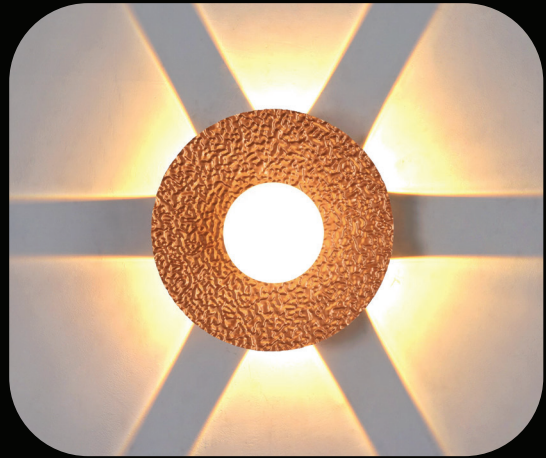

MODEL NAME **GOL-05** WATT **5W** COLOR **3K**

MODEL NAME **GOL-06** WATT **12W** COLOR **3K**

UP COMING NEW PRODUCT

MODEL NAME WATT COLOR
GOL-07 12W 3K

MODEL NAME WATT COLOR
GOL-08 11W 3K

MODEL NAME WATT COLOR
GOL-09 11W 3K